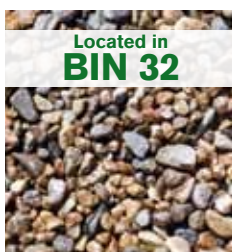

Yard \$54.99
1/2 Yard 29.50
50 lb. Bag 4.50

1 1/2'' Multi-Tan Blend

Yard \$58.99
1/2 Yard 31.50
50 lb. Bag 4.75

1/4'' Rice Stone Northern Blend

Yard \$56.95
1/2 Yard 30.48
50 lb. Bag 4.50

3/8'' Naturally Round Northern Blend

Yard \$49.95
1/2 Yard 26.98
50 lb. Bag 4.50

3/4'' Naturally Round Northern Blend

Yard \$43.95
1/2 Yard 23.98
50 lb. Bag 4.25

1 1/2'' Naturally Round Northern Blend

Yard \$50.95
1/2 Yard 27.48
50 lb. Bag 4.35