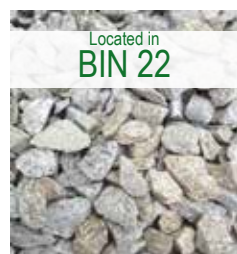

Blue Stone Dust
 Yard \$43.50
 1/2 Yard 23.75
 50 lb. Bag 4.95

3/4" Crimson Red
 Yard \$82.00
 1/2 Yard 43.00
 50 lb. Bag 5.50

1-1/2" Crushed Green Slate
 Yard \$87.00
 1/2 Yard 45.50
 50 lb. Bag 5.50

1-1/2" Crushed Purple Slate
 Yard \$87.00
 1/2 Yard 45.50
 50 lb. Bag 5.55

1-1/2" Crushed Black Slate
 Yard \$87.00
 1/2 Yard 45.50
 50 lb. Bag 5.50

3/4" Crushed Granite
 Yard \$52.50
 1/2 Yard 28.25
 50 lb. Bag 5.00

3/4" Crushed Pink Granite
 Yard \$94.00
 1/2 Yard 49.00
 50 lb. Bag 5.75