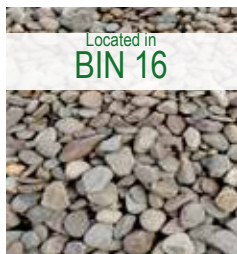

Similar look to mulch.

1" Golden Ivory

Yard \$158.00
1/2 Yard 81.00
50 lb. Bag 6.50

Grits

Yard \$25.25
1/2 Yard 14.50
50 lb. Bag 4.50

Used as the leveling course for pavers and walls.

3/8" Long Island Beach Rounds

Yard \$105.50
1/2 Yard 54.75
50 lb. Bag 6.25

3/4" Long Island Beach Rounds

Yard \$105.50
1/2 Yard 54.75
50 lb. Bag 6.25

SAVE MONEY!! PICK-UP IN TAX-FREE NEW HAMPSHIRE!! • SAVE MONEY!! PICK-UP IN TAX-FREE NEW HAMPSHIRE!!

Bulk Materials

- Bulk stone pictures are not to scale and color may vary.
- Beach rounds are a dredged stone and may contain silt.

1''-2'' Long Island Beach Rounds
 Yard \$108.50
 1/2 Yard 56.25
 50 lb. Bag 6.25