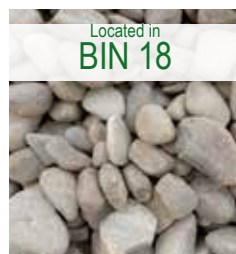

3''-4'' Long Island Beach Rounds
Yard $117.00
1/2 Yard 60.00
50 lb. Bag 6.25